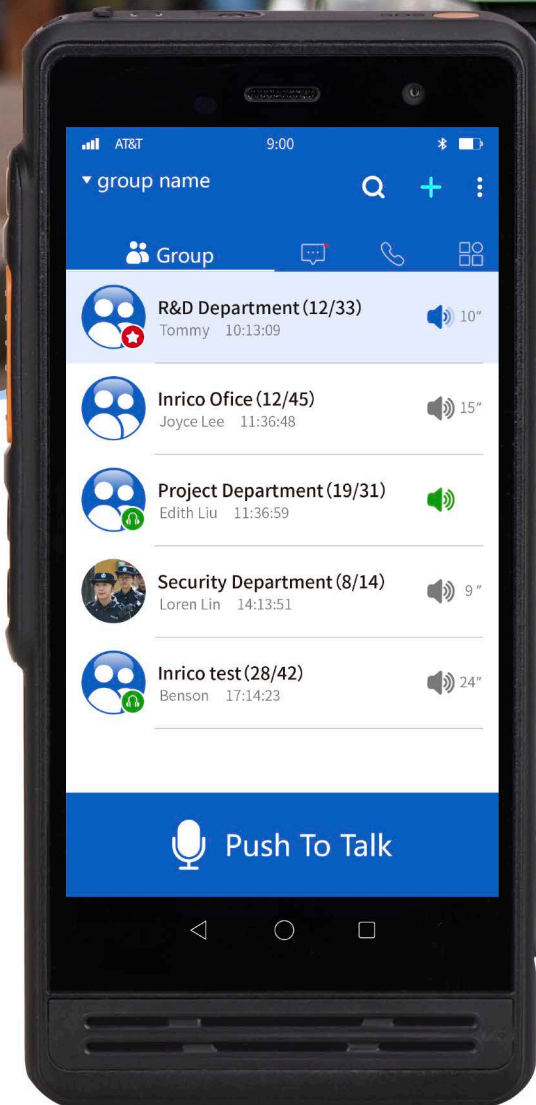

CE FC RoHS

S300 4G LTE PoC Radio

- ⊙ IP67 highly water-proof.
- ⊙ AI dual cameras, 170 degree wide-angle photography, high resolution power, bright and exquisite images.
- ⊙ Ultrathin, fashion, full-view screen.
- ⊙ The handfeel is more corresponding to the need of emergency communication.

Technical Specifications

EU Band	GSM: B2, B3, B5, B8
	WCDMA: B1, B5, B8
	TDD-LTE: B40
	FDD-LTE: B1, B3, B5, B7, B8, B20
US Band	GSM: B2, B3, B5, B8
	WCDMA: B1, B2, B4, B5, B8
	FDD-LTE: B2, B4, B7, B12, B17, B28A, B28B, B66
WiFi	IEEE 802.11 a/b/g/n, 2.4G & 5G Dual Band
Bluetooth	BT4.0 and BLE
Navigation	GPS, AGPS, GLONASS
NFC	Support
CPU	MT6739, 1.5GHz
RAM	2GB +16GB
USB	TYPE-C
Card slot	dual nano-sim card + TF card(two of three)
Interface	3.5mm
Screen	G+FF Multi touch
Screen size	5.0"
Cameras	Front camera 5MP ;Rear camera 13MP
Speaker	Ø25*35mm diameter speaker, 3W
Flashlight	Support
Battery	4600mAh
Talk time	13hrs
Standby time	23hrs
Operating system	Android 8.1
Size (HxWxD)	156.8 x 75.7 x 16mm(Without belt clip and antenna)
Weight	≈ 245g
Water-proof	IP67
Certification	CE/FCC/RoHS